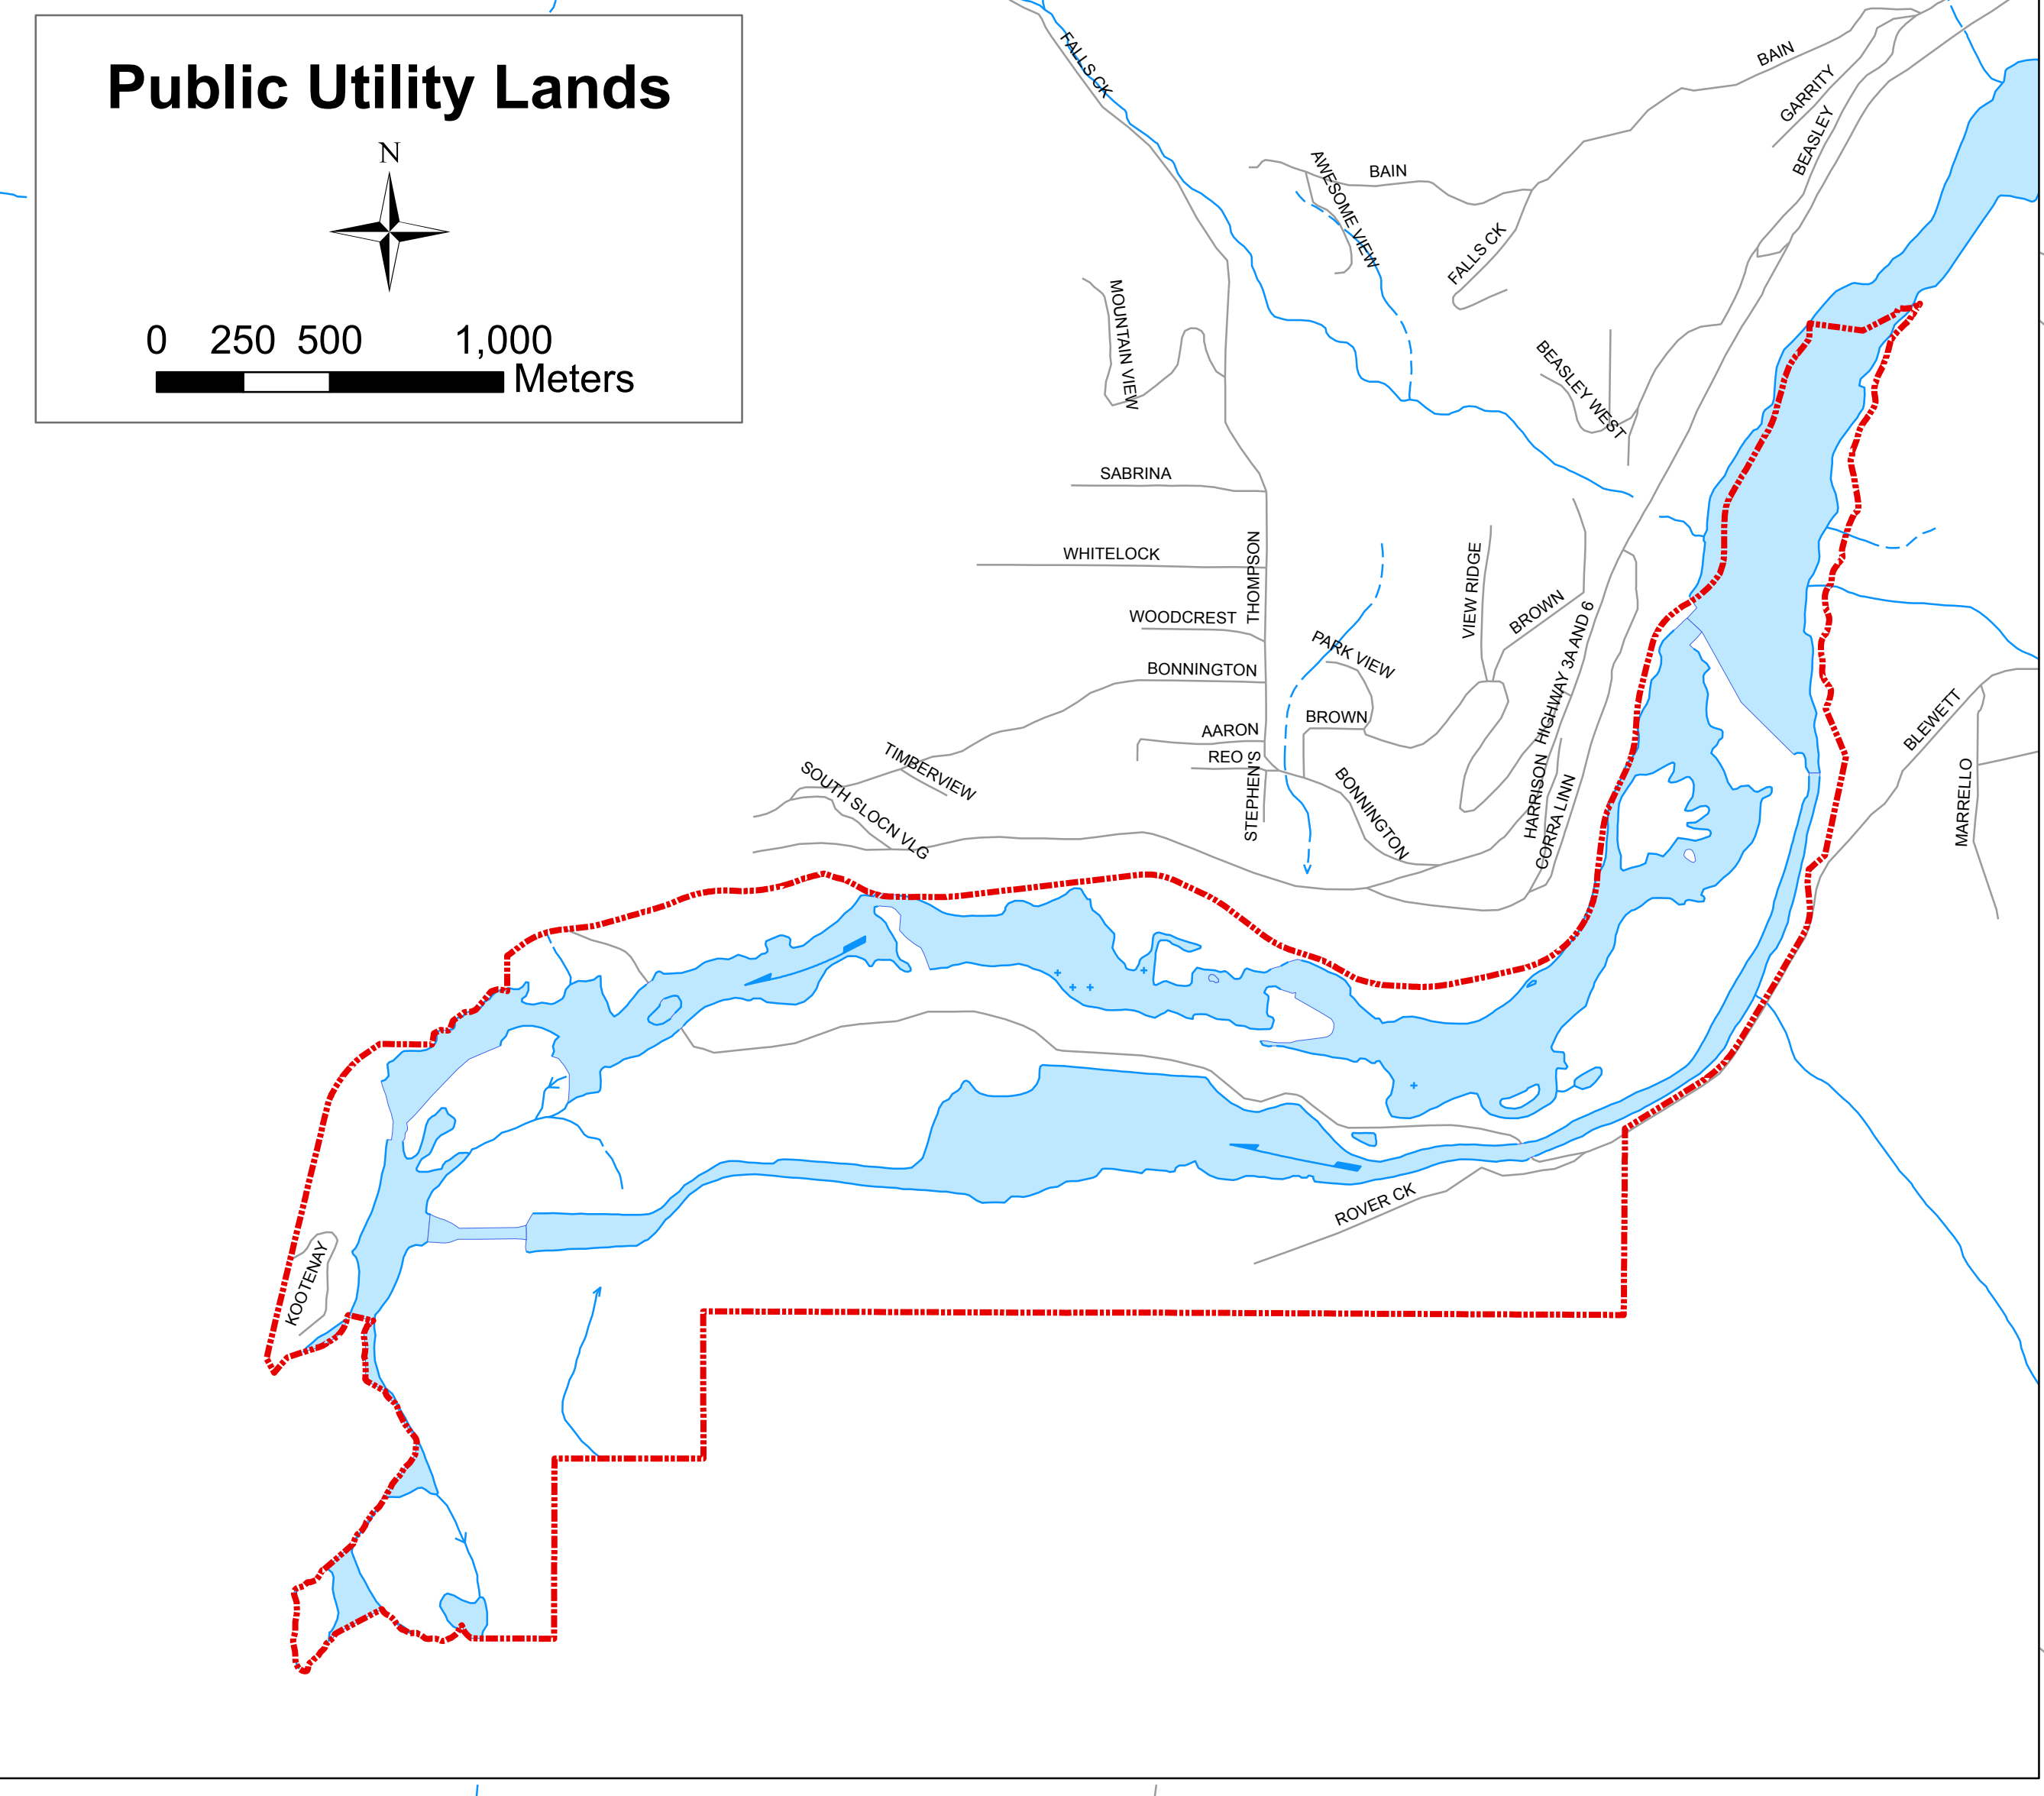

CITY OF NELSON

Official Community Plan Bylaw 3247, 2013 Cycling and Trail Routes Schedule F1

For reference purposes only
Plotted April 18, 2013

0 125 250 500 750 1,000
Meters

Map Projection: UTM Zone 11
Map Datum: NAD83

West Arm of Kootenay Lake

Note: Multi-use Trail runs through Golf Course. Exact location to be confirmed.

Legend

- City of Nelson Boundary
- Schools

Cycling and Trail Routes Existing

- City Bicycle Routes
- Secondary Bicycle Routes
- Multi-use Trail
- Great Northern Trail
- Trans Canada Trail

Proposed

- Future Cycling Route
- Future Multi-use Trail